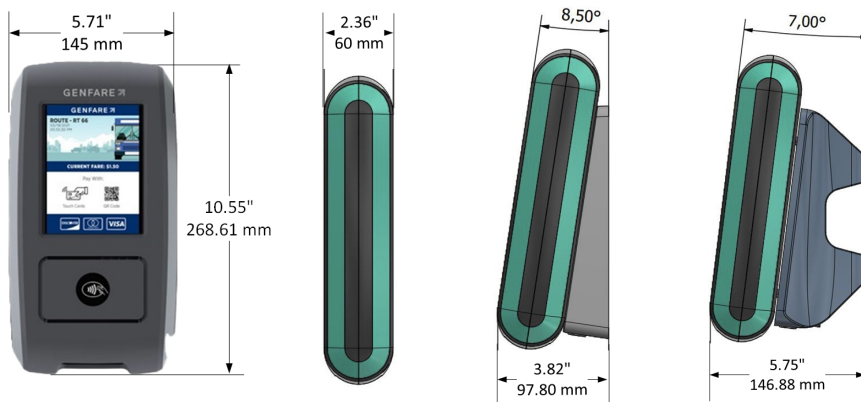

Product Dimensions

GENFARE

Intelligent Fare Management
for Tomorrow's Smart Cities

GARIVAL
DISTRIBUTEUR GENFARE DISTRIBUTOR

2105 Le Chatelier Street
Laval, Quebec, Canada H7L 5B3
Tel: 450.686.3913
service@garival.com

garival.com

© 2024 Genfare
Fast Fare & OLV are registered trademarks of Genfare